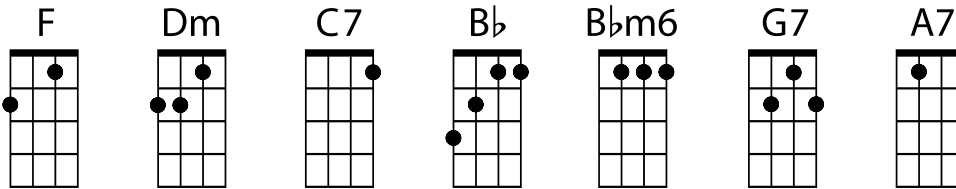

Hang on to Me

Cliff Edwards (1929)

Uke To A (E A C# F#)

Verse Tune

F Dm C7 F Dm C7

Oh honey, It's so funny.

Bb Bbm6 F Dm F

The way I feel with you.

F Dm C7 F Dm C7

Start heeding, cuz I'm needing,

G7 C7

A love that should be due.

A7 Dm G7 C7

Your kiss could be a revelation so put a few into circulation

F Dm C7 F Dm C7

Stop stallin'. Begin fallin'.

G7

Everyone hangs on to something

C7

And I'm gonna hang on to you.

2nd Chorus

F Dm C7

Hang on to me!

F Dm C7

Hang on to me!

F Dm C7 F Dm C7

I wanna hang you from my family tree.

Bb

Oh, we gotta get together.

Bbm6 C7 F Dm G7 C7

You better hang on to me!!!!

<http://www.johnnyfoodstamp.com>