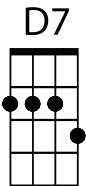

Hang on to Me

Cliff Edwards (1929)

Uke To A (E A C# F#)

Verse Tune

F Dm C7 F Dm C7

Oh honey, It's so funny.

Bb Bbm6 F Dm F

The way I feel with you.

F Dm C7 F Dm C7

Start heeding, cuz I'm needing,

G7 C7

A love that should be due.

A7 Dm G7 C7

Your kiss could be a revelation so put a few into circulation

F Dm C7 F Dm C7

Stop stallin'. Begin fallin'.

Come closer and lend me your ear

Bb

We gotta get together.

Bbm6 C7 F Dm F Dm

We gotta start it now.

1st Bridge

A7

You've been around and you've never found

Hang on to me!

F Dm C7 F Dm C7

I wanna hang you from my family tree.

Bb

Oh, we gotta get together.

Bbm6 C7 F Dm G7 C7

You better hang on to me!!!!

<http://www.johnnyfoodstamp.com>