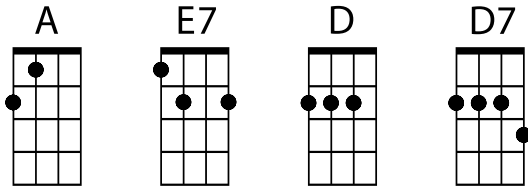

I Only Say I Love You (When I'm Naked)

Johnny Foodstamp

Tune Uke to D6 (A D F# B)

Intro/Instrumental

A

E7

A

D

A

A

E7

A

1st verse

E7

A

Well, those lips they got a hold of me

E7

A

Your body brings out my sincerity

D

Baby, don't you know there's a lotta people

A

Think we could make it

E7

And baby, if you need another kind of lover

A

I can take it

E7

A

Because I only say I love you when I'm naked

<http://www.johnnyfoodstamp.com>